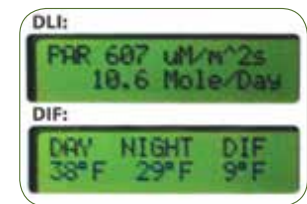

- Use the LCD display to check current and daily high/low readings without a PC

Model 2425 Temperature Station

- Measures air temperature with 3 available external sensor ports
- Plug in up to 3 external sensors

3683WD Model 2425
WatchDog® Weather Station

WATCHDOG® 2000 SERIES MINI WEATHER STATION FEATURES

Sensors	2475	2450	2425	2400	Specifications	Accuracy
Air Temperature	✓	✓	✓	OPT	-40° to 257°F (-40° to 125°C)	±0.54°F at -40° to 185°F(±0.3°C at -40° to 85°C)
Relative Humidity	✓	✓			0% to 100%	±2% at 32° to 176°F(0° to 80°C)
Dew Point	✓	✓			-99° to 140°F (-73° to 60°C)	±4°F (±2°C)
Quantum Light (PAR)	✓	OPT	OPT	OPT	0 to 2500 μmol·m⁻²·s⁻¹	±5%
External Sensor Ports	1	2	3	4		
Available ports for SMEC 300 Sensors	1	2	3	4		
Operating temperature range: -22 to 130°F (-30 to 55°C)